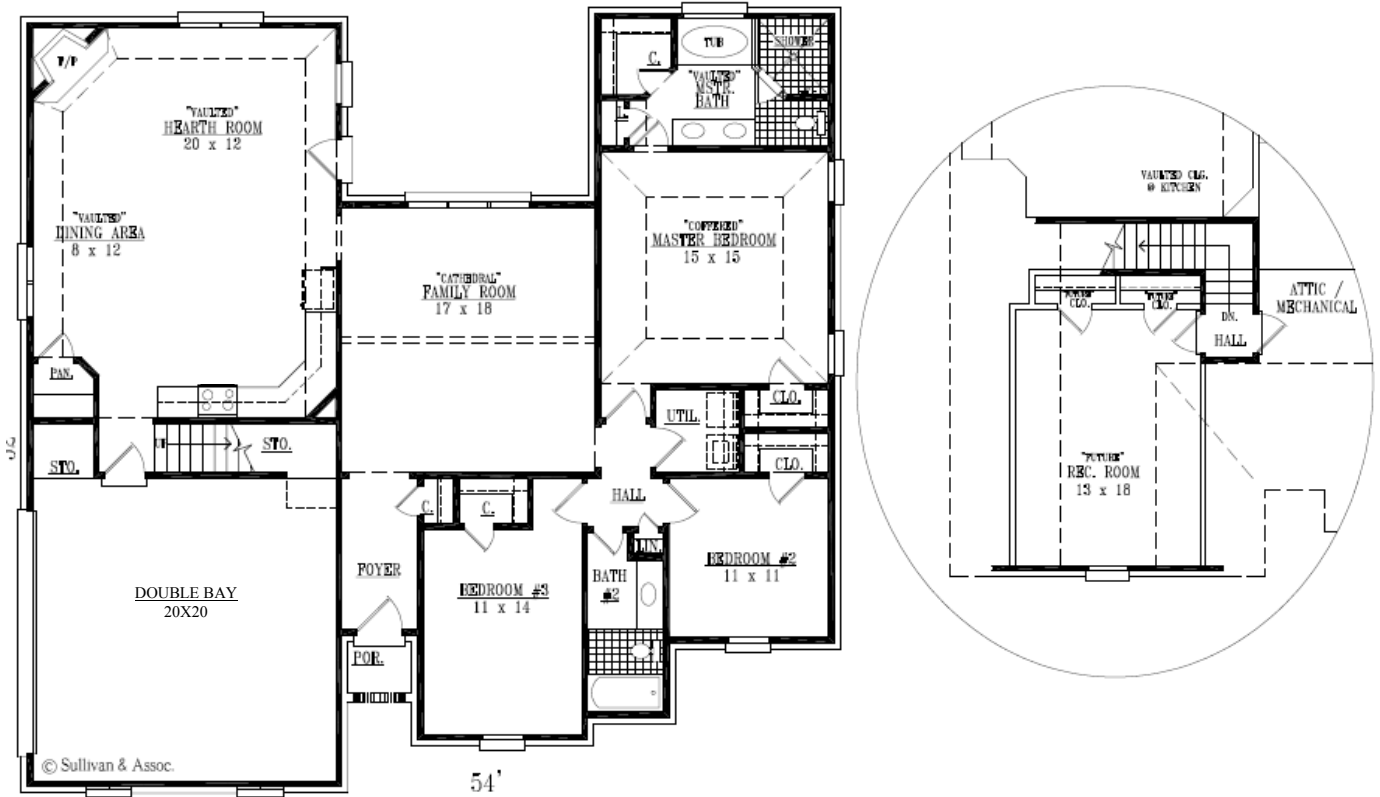

Chateau IV

Elevation A

Approx Heated Sq Ft 1,918

W/Bonus 2,152

2013 CMCC, LLC Artists Concept. Plans may vary. Room sizes and square footage is approximate. Plans, Pricing and Features are subject to change without notice. Information deemed reliable but not guaranteed.