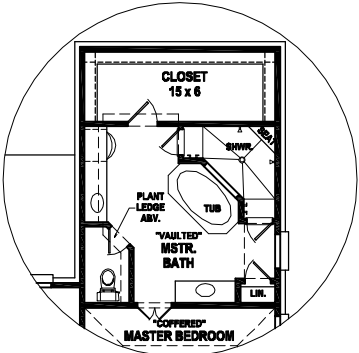

# The Chateau VII

**OPTIONAL MASTER BATH  
ADDS 100 SQ. FT. HEATED FIRST FLOOR**

**FIRST LEVEL FLOOR PLAN**

**SECOND LEVEL FLOOR PLAN**