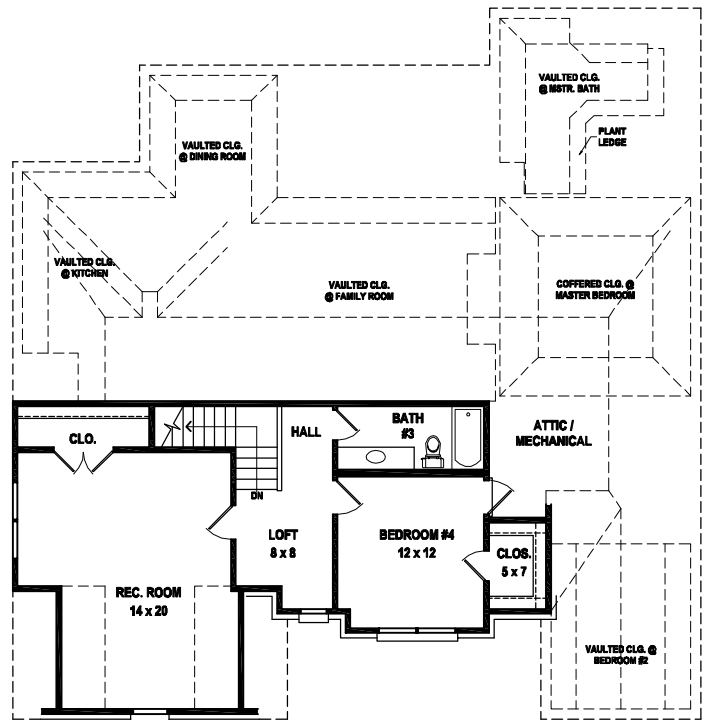

# The Chateau VII

**OPTIONAL MASTER BATH  
ADDS 100 SQ. FT. HEATED FIRST FLOOR**

**FIRST LEVEL FLOOR PLAN**

**SECOND LEVEL FLOOR PLAN**