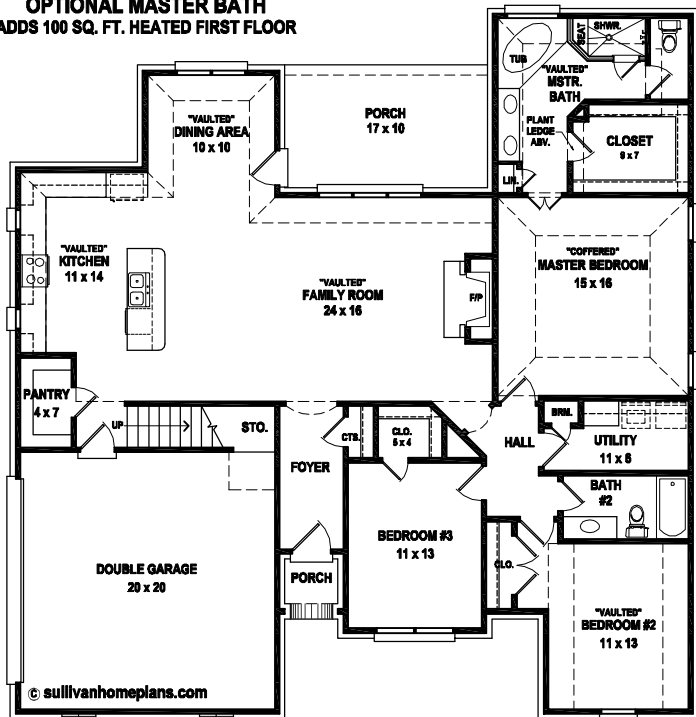

# The Chateau VII

**OPTIONAL MASTER BATH  
ADDS 100 SQ. FT. HEATED FIRST FLOOR**

**FIRST LEVEL FLOOR PLAN**

**SECOND LEVEL FLOOR PLAN**