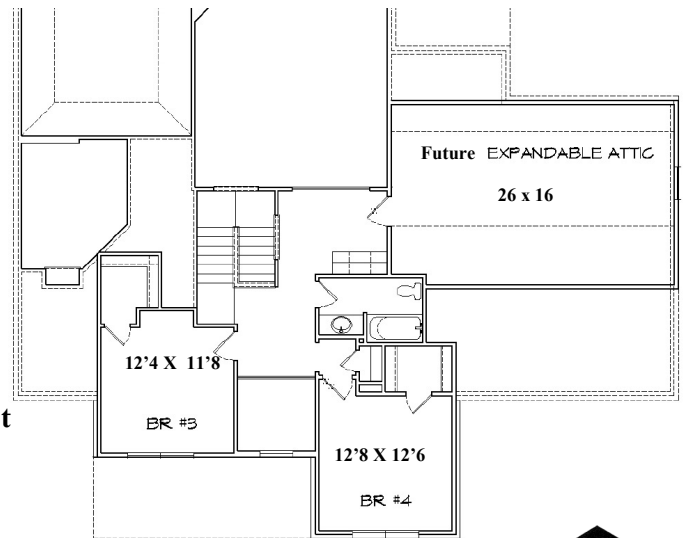

Southern Oaks

Elevation "A"

Elevation "B"

**Approx Heated Sq Ft
2,584**

w/Bonus 3,000

2009 Chamberlain & McCreery, Inc. Artists Concept. Plans may vary. Room sizes and square footage is approximate. Plans, Pricing and Features are subject to change without notice. Information deemed reliable but not guaranteed.