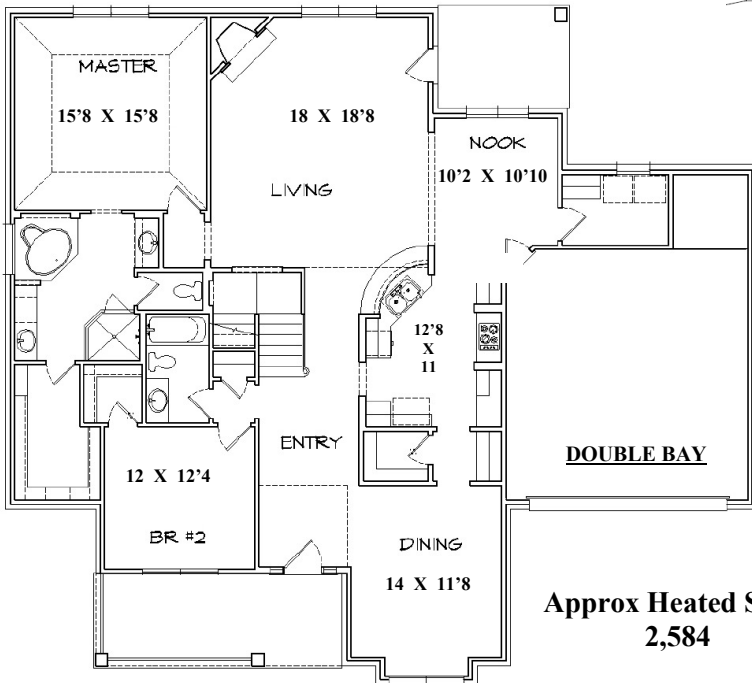

Southern Oaks

Elevation "A"

Elevation "B"

**Approx Heated Sq Ft
2,584**

w/Bonus 3,000

2009 Chamberlain & McCreery, Inc. Artists Concept. Plans may vary. Room sizes and square footage is approximate. Plans, Pricing and Features are subject to change without notice. Information deemed reliable but not guaranteed.